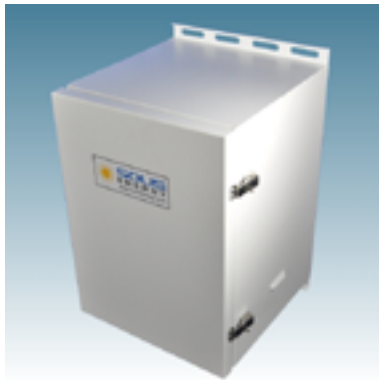

BRIDGE THE GAP

Solis Energy's **Continuous Power Bridge (CPB)** provides continuous, uninterrupted power to devices such as surveillance cameras or Wi-Fi radios attached to parking lot or street lights that do not have power during the day.