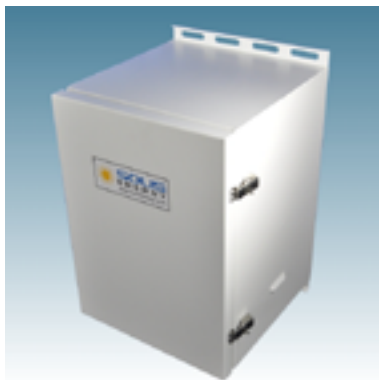

BRIDGE THE GAP

Solis Energy's **Continuous Power Bridge (CPB)** provides continuous, uninterrupted power to devices such as surveillance cameras or Wi-Fi radios attached to parking lot or street lights that do not have power during the day.

TAP INTO IT

Solis Energy's **Light Pole Power Tap (LPT)** provides easy access to AC power from a streetlight. It simply installs between the photocell and the light to provide power for many applications, including Wi-Fi radios and surveillance cameras.