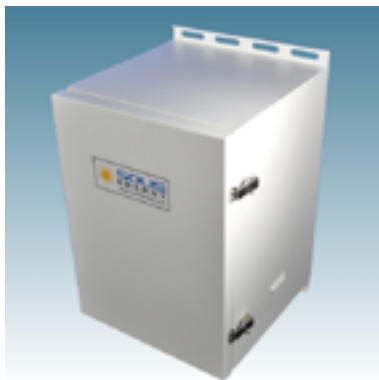

BRIDGE THE GAP

Solis Energy's **Continuous Power Bridge (CPB)** provides continuous, uninterrupted power to devices such as surveillance cameras or Wi-Fi radios attached to parking lot or street lights that do not have power during the day.